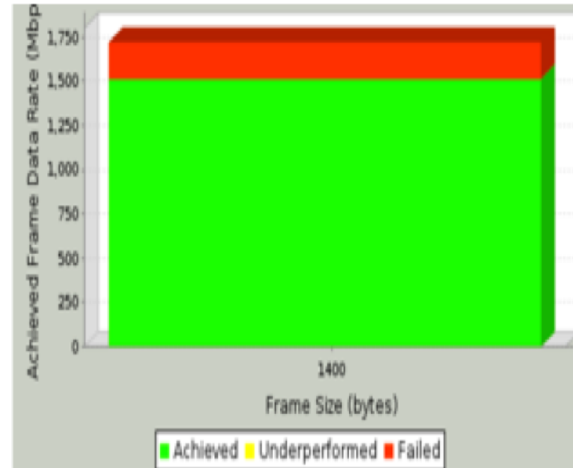

SEAPORT INC.

SEAPORT IPK® SYSTEM PERFORMANCE DEMONSTRATION

<https://youtu.be/sbBxgFJUfsA>

IPsec

IPK(AES-256-GCM)

IPK(ZOE AES-128)

RESULTS (Mbps)

IPK(AES-256-GCM)

IPK(ZOE AES-128)

IPsec 647

1,586 Gain v IPsec +245%

1,997 Gain v IPsec +308%

IPK[®] Entropy

- Chi-Square Randomness
- Kolmogorov-Smirnov
- Statistical Comparison:
IPsec v. IPK(AES-256) v. IPK(ZOEcover128)